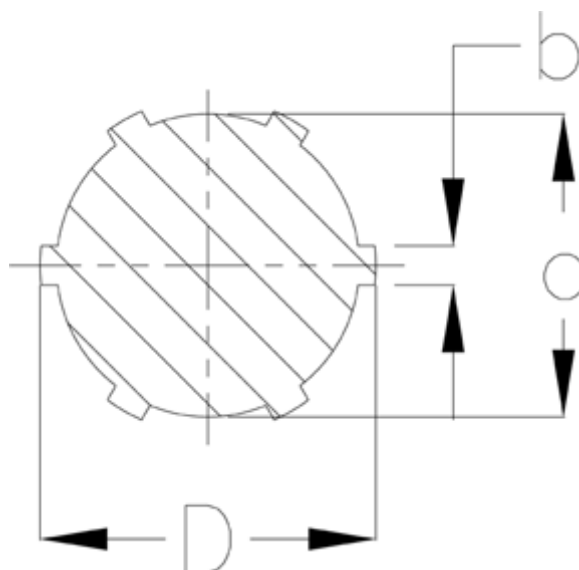

Article number: 0752442000

Description: Spline shaft 1000524004
B6 x 21 x 25 length 2000

Measures

b = 5

d = 21

D = 25

Description = B 6x21x25

Length = 2000